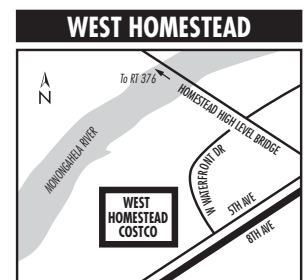

501 W. Waterfront Drive
West Homestead, PA 15120
Marketing
(412) 205-1010 ext. 255
w649mbr@costco.com